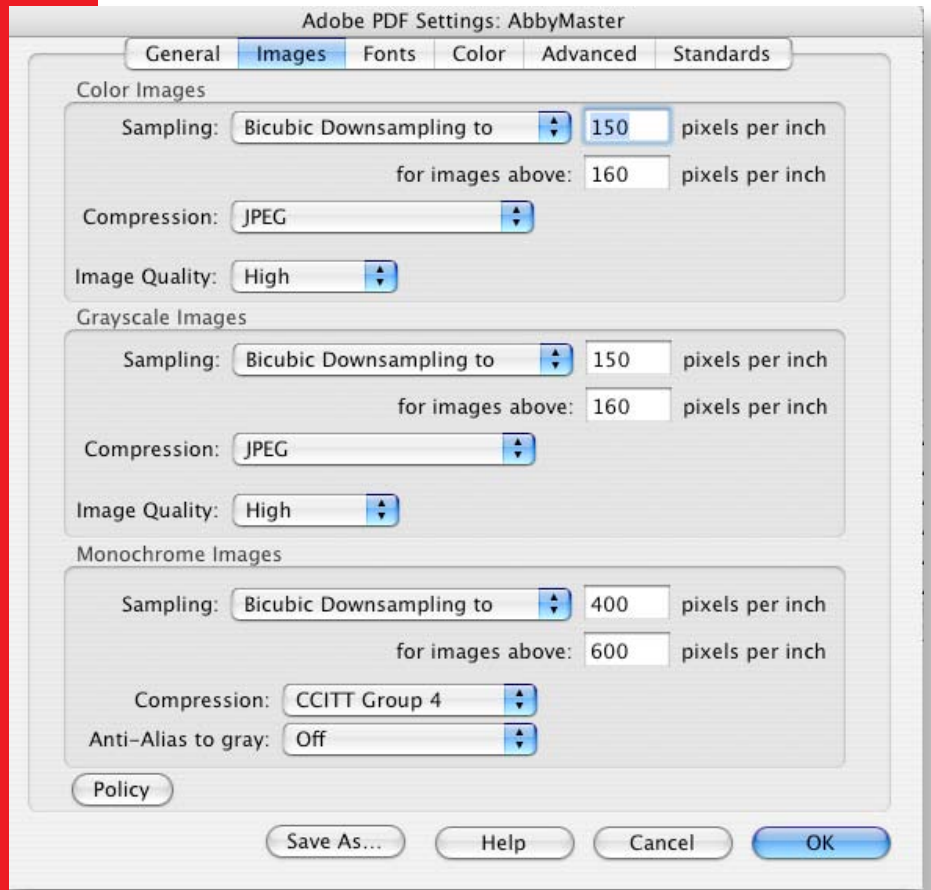

Embed all fonts.
All files embedded in black and white pdfs must be converted to black and white.
Colour pdfs must not contain RGB, LAB or Indexed colours — only CMYK.

2