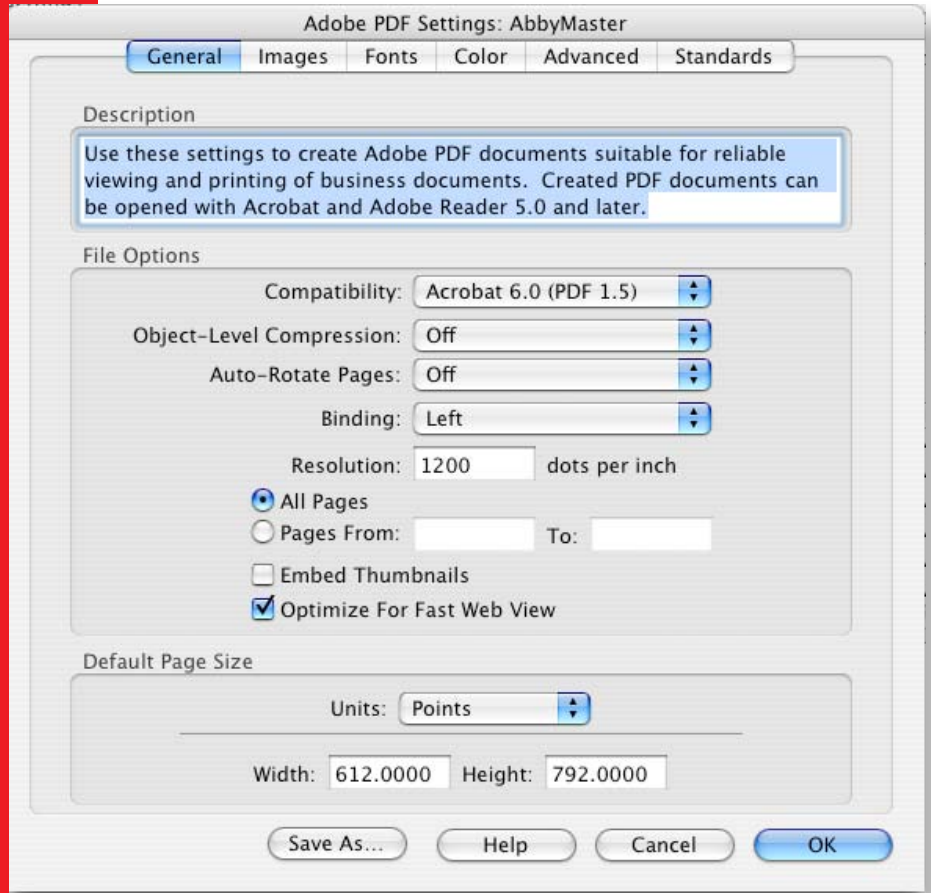

# Print optimized pdf settings

1

Embed all fonts.  
All files embedded in black and white pdfs must be converted to black and white.  
Colour pdfs must not contain RGB, LAB or Indexed colours — only CMYK.